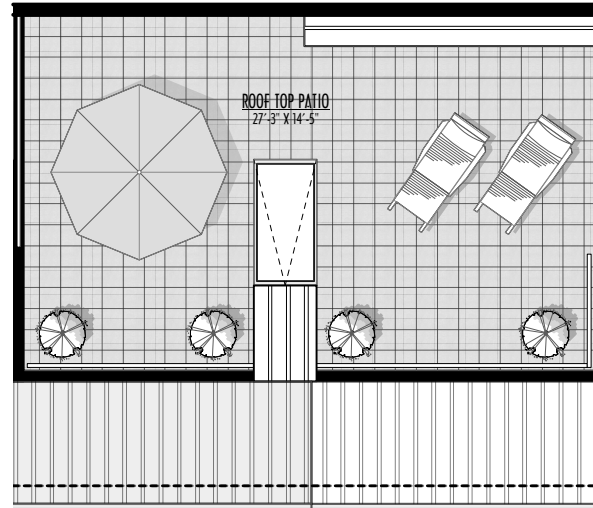

LEVEL 2 LIVING SPACE

LEVEL 3 ROOF TOP PATIO

## PLAN A-2

1 BEDROOM + ROOF TOP DECK

LIVING: 683 SQ.FT | OUTDOOR: 412 SQ.FT

LEGEND: